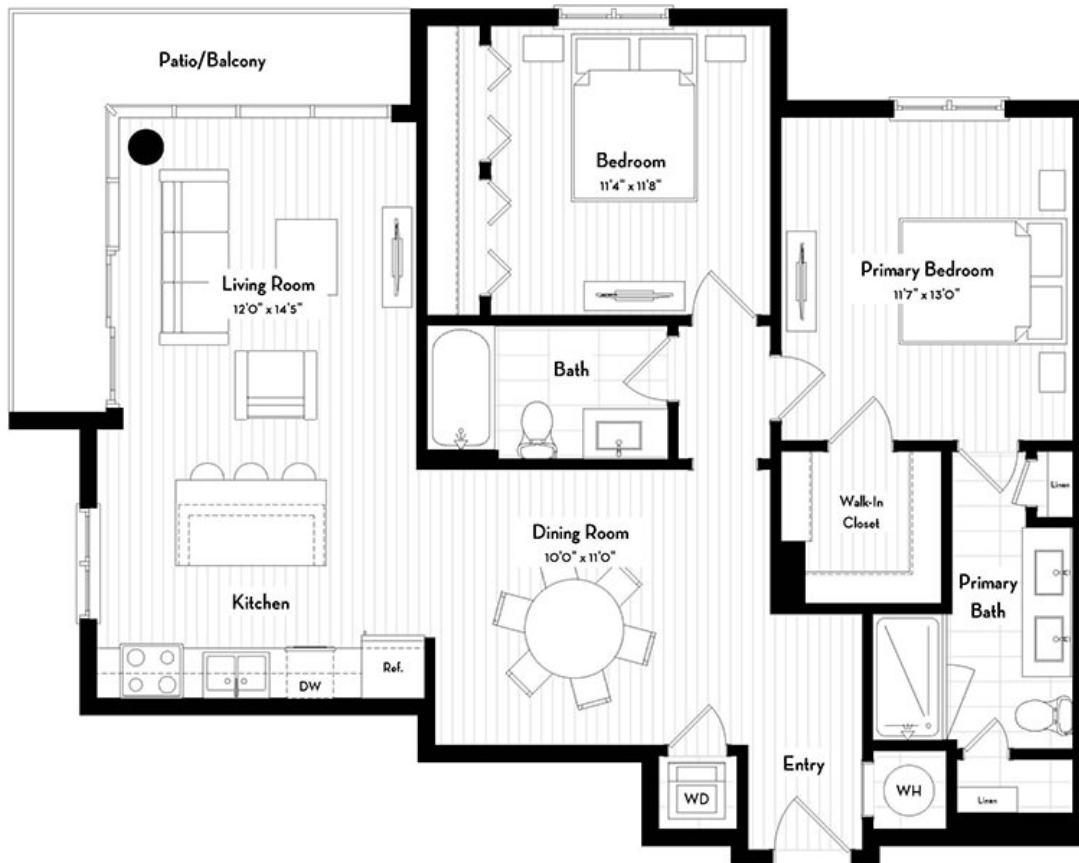

B5.1

2 BED / 2 BATH

1116

SQ. FT.

 BISCAYNE 112 NORTH MIAMI	11200 Biscayne Blvd. Miami, FL 33181
	www.biscayne112.com

Floor plans are artist's rendering. All dimensions are approximate. Actual product and specifications may vary in dimension or detail. Not all features are available in every rental home. Prices and availability are subject to change. Rent is based on monthly frequency. Additional fees may apply, such as but not limited to package delivery, trash, water, amenities, etc. Deposits vary. Please see a representative for details.