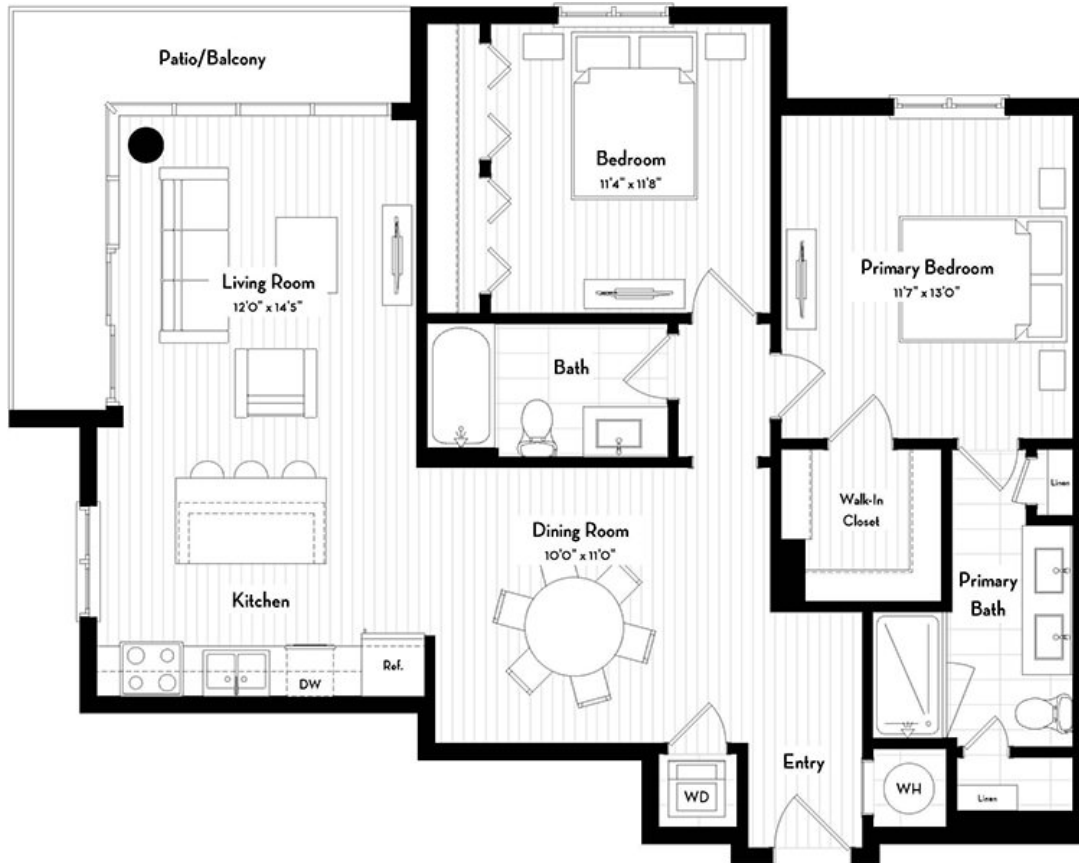

# B5.1

2 BED / 2 BATH

# 1112

SQ. FT.

BISCAYNE 112

NORTH MIAMI

11200 Biscayne Blvd. | Miami, FL 33181

[www.biscayne112.com](http://www.biscayne112.com)

Floor plans are artist's rendering. All dimensions are approximate. Actual product and specifications may vary in dimension or detail. Not all features are available in every rental home. Prices and availability are subject to change. Rent is based on monthly frequency. Additional fees may apply, such as but not limited to package delivery, trash, water, amenities, etc. Deposits vary. Please see a representative for details.