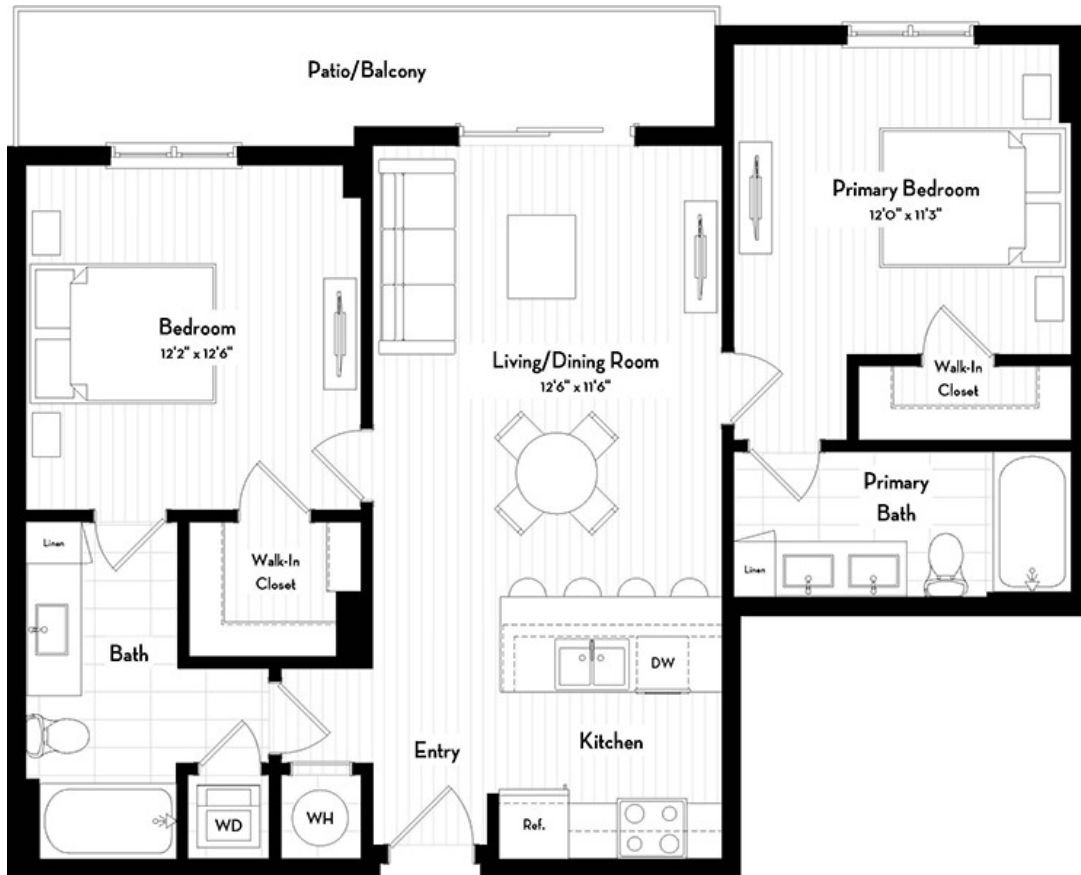

# B4

2 BED / 2 BATH

# 931

SQ. FT.

 <b>BISCAYNE 112</b> NORTH MIAMI	11200 Biscayne Blvd.   Miami, FL 33181
	<a href="http://www.biscayne112.com">www.biscayne112.com</a>

*Floor plans are artist's rendering. All dimensions are approximate. Actual product and specifications may vary in dimension or detail. Not all features are available in every rental home. Prices and availability are subject to change. Rent is based on monthly frequency. Additional fees may apply, such as but not limited to package delivery, trash, water, amenities, etc. Deposits vary. Please see a representative for details.*