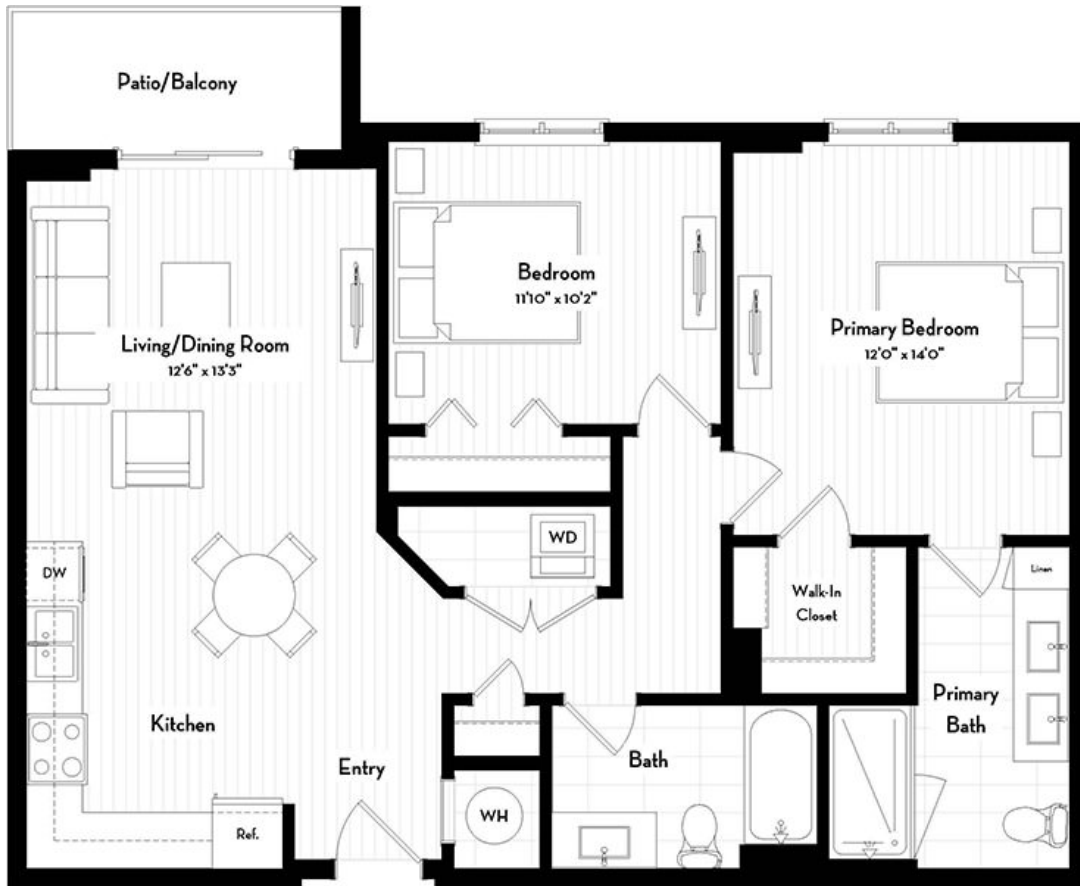

B3

2 BED / 2 BATH

999

SQ. FT.

 BISCAYNE 112 NORTH MIAMI	11200 Biscayne Blvd. Miami, FL 33181
	www.biscayne112.com

Floor plans are artist's rendering. All dimensions are approximate. Actual product and specifications may vary in dimension or detail. Not all features are available in every rental home. Prices and availability are subject to change. Rent is based on monthly frequency. Additional fees may apply, such as but not limited to package delivery, trash, water, amenities, etc. Deposits vary. Please see a representative for details.