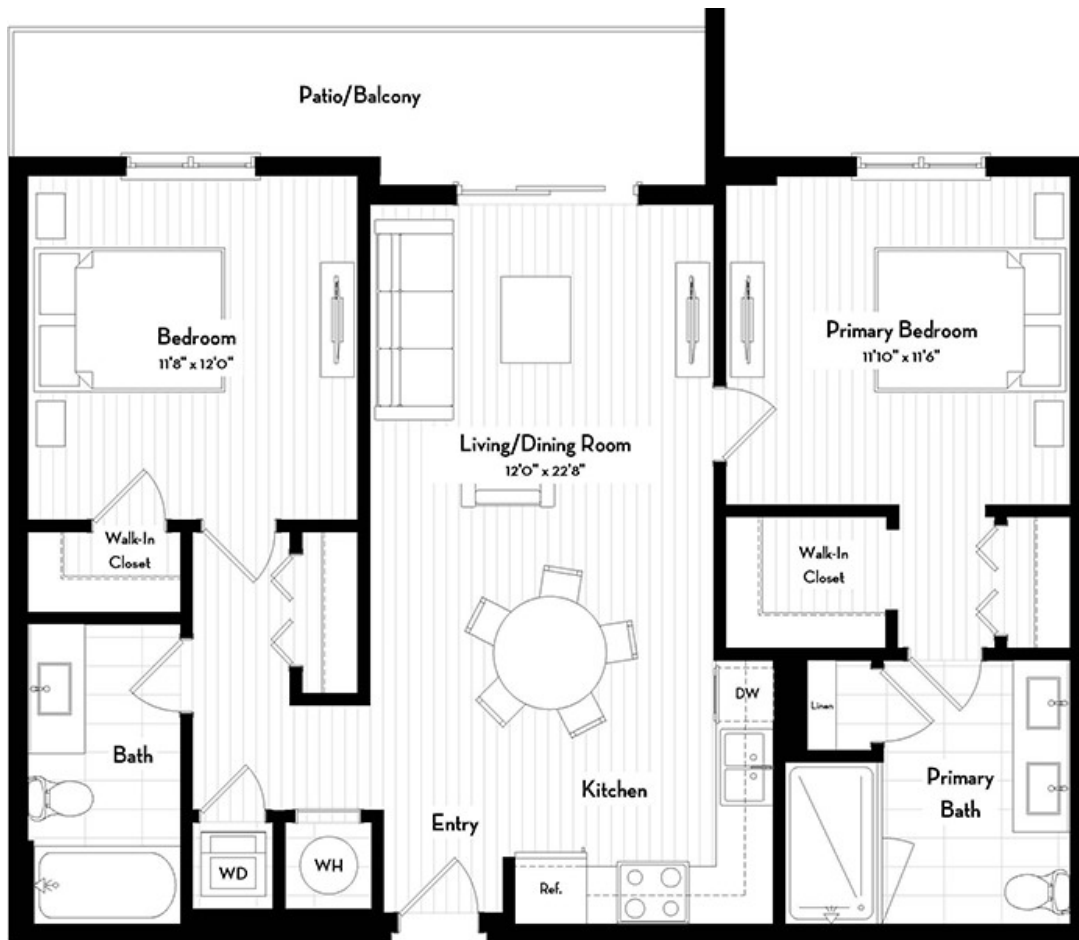

# B1.5

2 BED / 2 BATH

# 985

SQ. FT.

 <b>BISCAYNE 112</b> NORTH MIAMI	11200 Biscayne Blvd.   Miami, FL 33181
	<a href="http://www.biscayne112.com">www.biscayne112.com</a>

*Floor plans are artist's rendering. All dimensions are approximate. Actual product and specifications may vary in dimension or detail. Not all features are available in every rental home. Prices and availability are subject to change. Rent is based on monthly frequency. Additional fees may apply, such as but not limited to package delivery, trash, water, amenities, etc. Deposits vary. Please see a representative for details.*