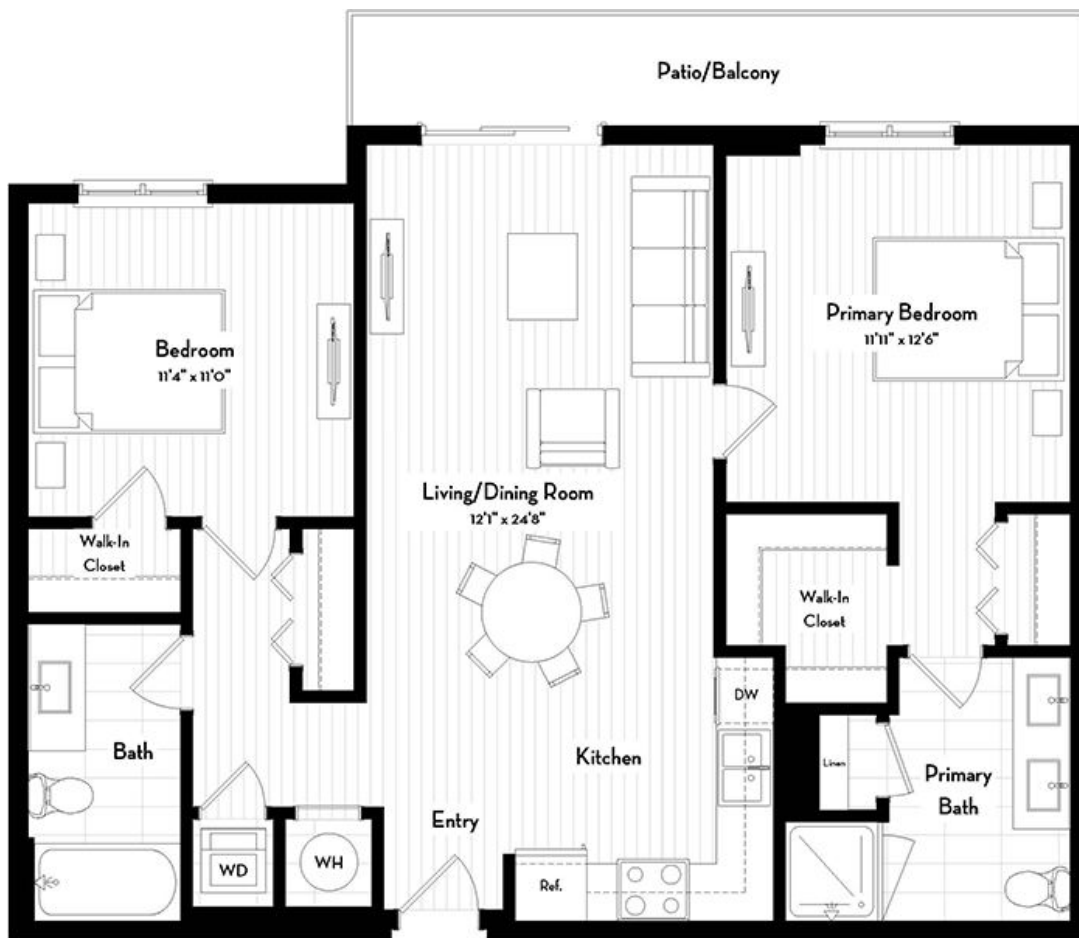

B1.2

2 BED / 2 BATH

997

SQ. FT.

BISCAYNE 112

NORTH MIAMI

11200 Biscayne Blvd. | Miami, FL 33181

www.biscayne112.com

Floor plans are artist's rendering. All dimensions are approximate. Actual product and specifications may vary in dimension or detail. Not all features are available in every rental home. Prices and availability are subject to change. Rent is based on monthly frequency. Additional fees may apply, such as but not limited to package delivery, trash, water, amenities, etc. Deposits vary. Please see a representative for details.