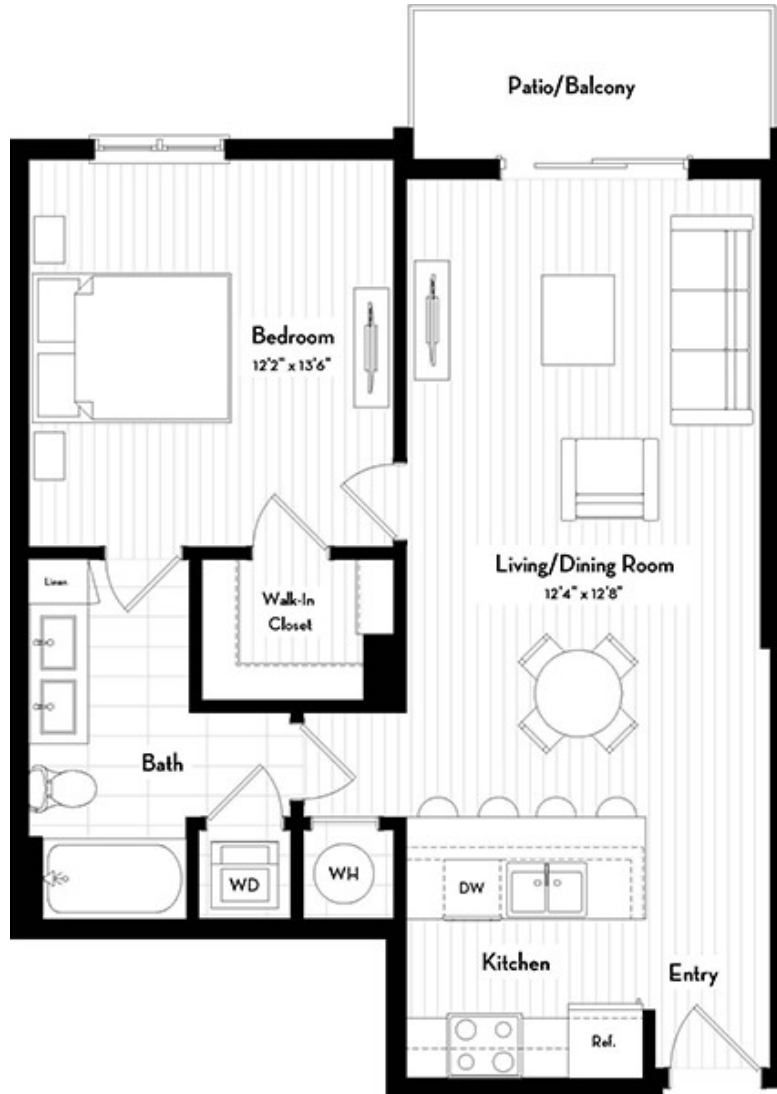

A1.5

1 BED / 1 BATH

740

SQ. FT.

 BISCAYNE 112 NORTH MIAMI	11200 Biscayne Blvd. Miami, FL 33181
	www.biscayne112.com

Floor plans are artist's rendering. All dimensions are approximate. Actual product and specifications may vary in dimension or detail. Not all features are available in every rental home. Prices and availability are subject to change. Rent is based on monthly frequency. Additional fees may apply, such as but not limited to package delivery, trash, water, amenities, etc. Deposits vary. Please see a representative for details.