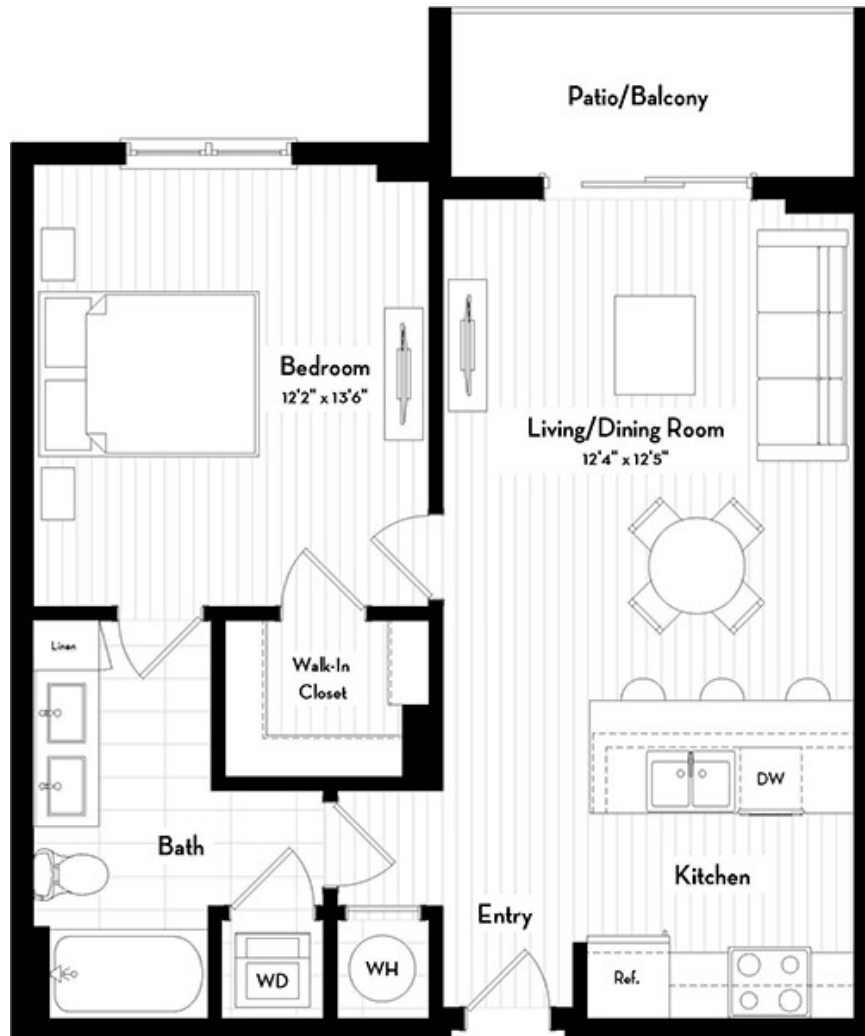

A1.1

1 BED / 1 BATH

669

SQ. FT.

BISCAYNE 112

NORTH MIAMI

11200 Biscayne Blvd. | Miami, FL 33181

www.biscayne112.com

Floor plans are artist's rendering. All dimensions are approximate. Actual product and specifications may vary in dimension or detail. Not all features are available in every rental home. Prices and availability are subject to change. Rent is based on monthly frequency. Additional fees may apply, such as but not limited to package delivery, trash, water, amenities, etc. Deposits vary. Please see a representative for details.